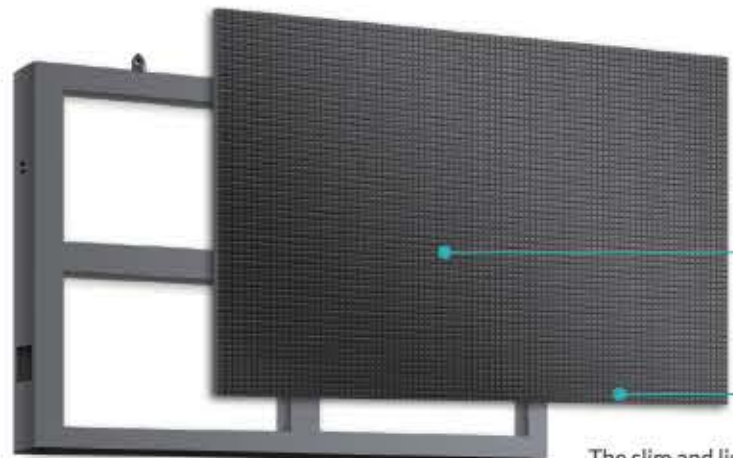

## Ultra High-Resolution

Module size: 400mm x 300mm

**UHD**

.03 inch (7.62mm)

Resolution is often key in most installs of LED. The AmFlex Pro is one of the highest resolution flexible displays on the market. AmFlex Pro utilizes the ideal module size (400mm x 300mm) allowing for both 16:9 and 4:3 video ratios.

## Fast and Easy Assembly

**DIY** Do it by yourself

**Magnet Inside**

The slim and lightweight magnetic module can stick to customized structure and fits to any construction design. It needs very little space for wire and mounting.

Max 10m

AC 100-240V

DC 24V

The independent power unit can be installed maximum 10meters from the display. We also can put power supply attached to the screen for customized project.